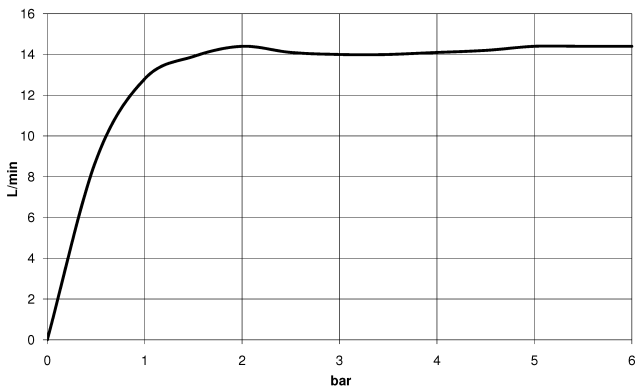

Rain shower with wall fixing 220 mm - Chrome

TARA

28 649 970

- 450mm projection
- rain shower Ø 220 mm
- PURE RAIN, max. flow rate 14 l/min (at 3 bar)
- Function from: 7 l/min
- rosette Ø 60 mm
- 1/2" connection
- with anti-scale system
- quick clearing
- WRAS 1707033

Recommended miscellaneous

- Concealed wall elbow -** 35 085 970 90
- max. recess depth 163 mm
 - min. recess depth 90 mm

28 649 970

mm [inches]

Flow rate chart

Certificates

WRAS_2212012.

DVGW_DW-
6517DN0118.